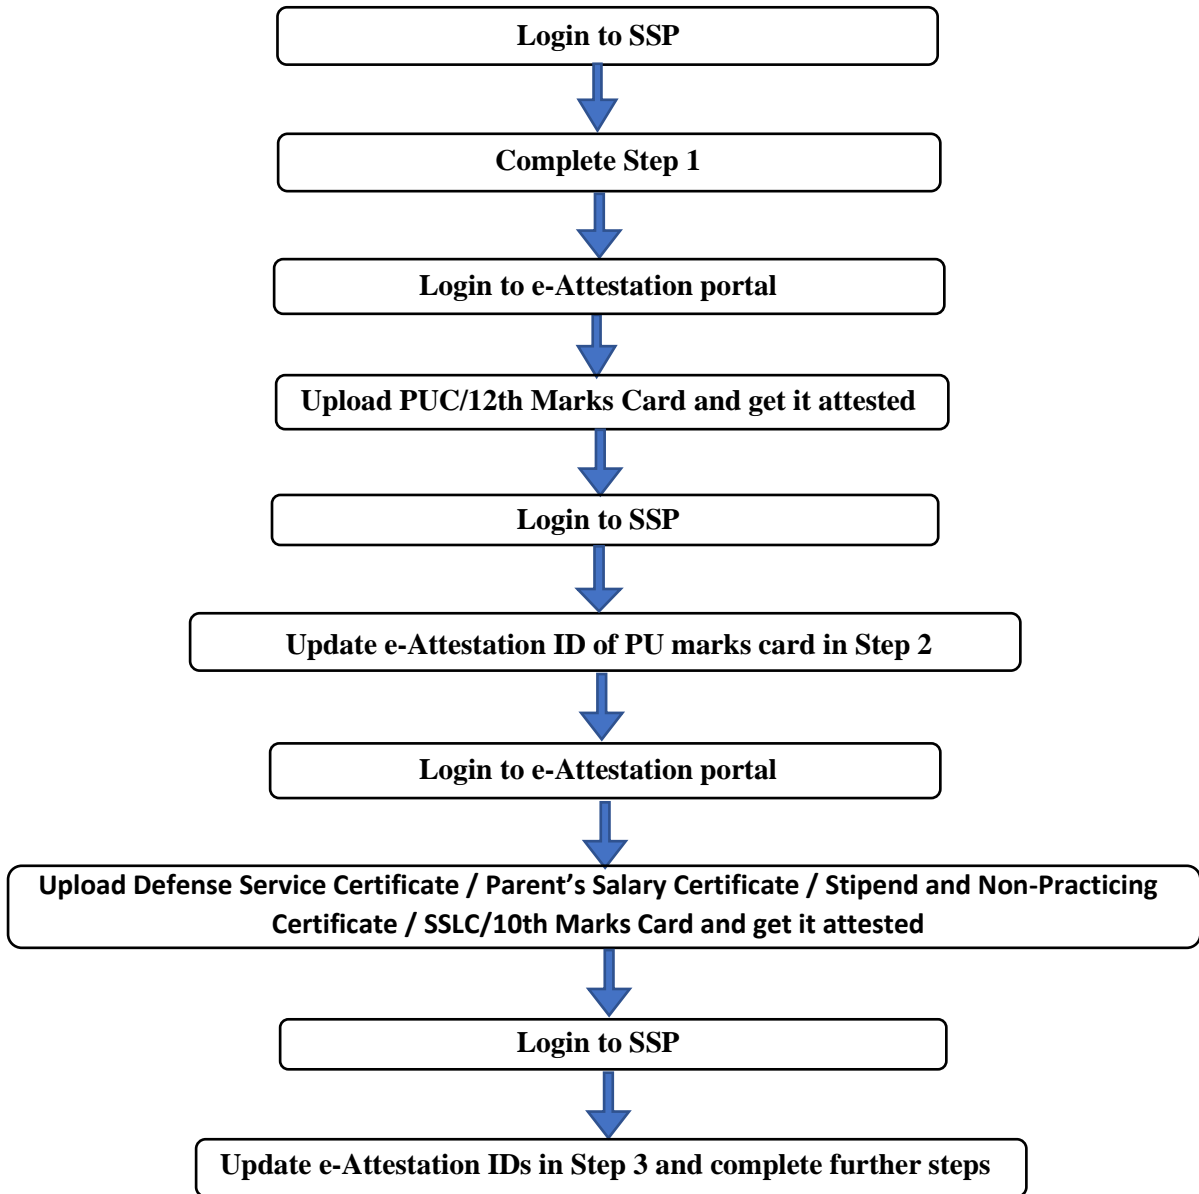

Flow chart to upload Defense Service Certificate / Parent's Salary Certificate / Stipend and Non-Practicing Certificate / SSLC/10th Marks Card / PUC/12th Marks Card for students studying in universities located inside Karnataka

Flow chart to upload Defense Service Certificate / Parent's Salary Certificate / Stipend and Non-Practicing Certificate / SSLC/10th Marks Card for students studying in universities located inside Karnataka

Flow chart to upload PUC/12th Marks Card for students studying in universities located inside Karnataka

Flow chart to upload documents for students currently studying in universities located inside Karnataka but pursued their previous course in University located outside Karnataka

**Flow chart to upload documents for students studying in universities
located outside Karnataka**