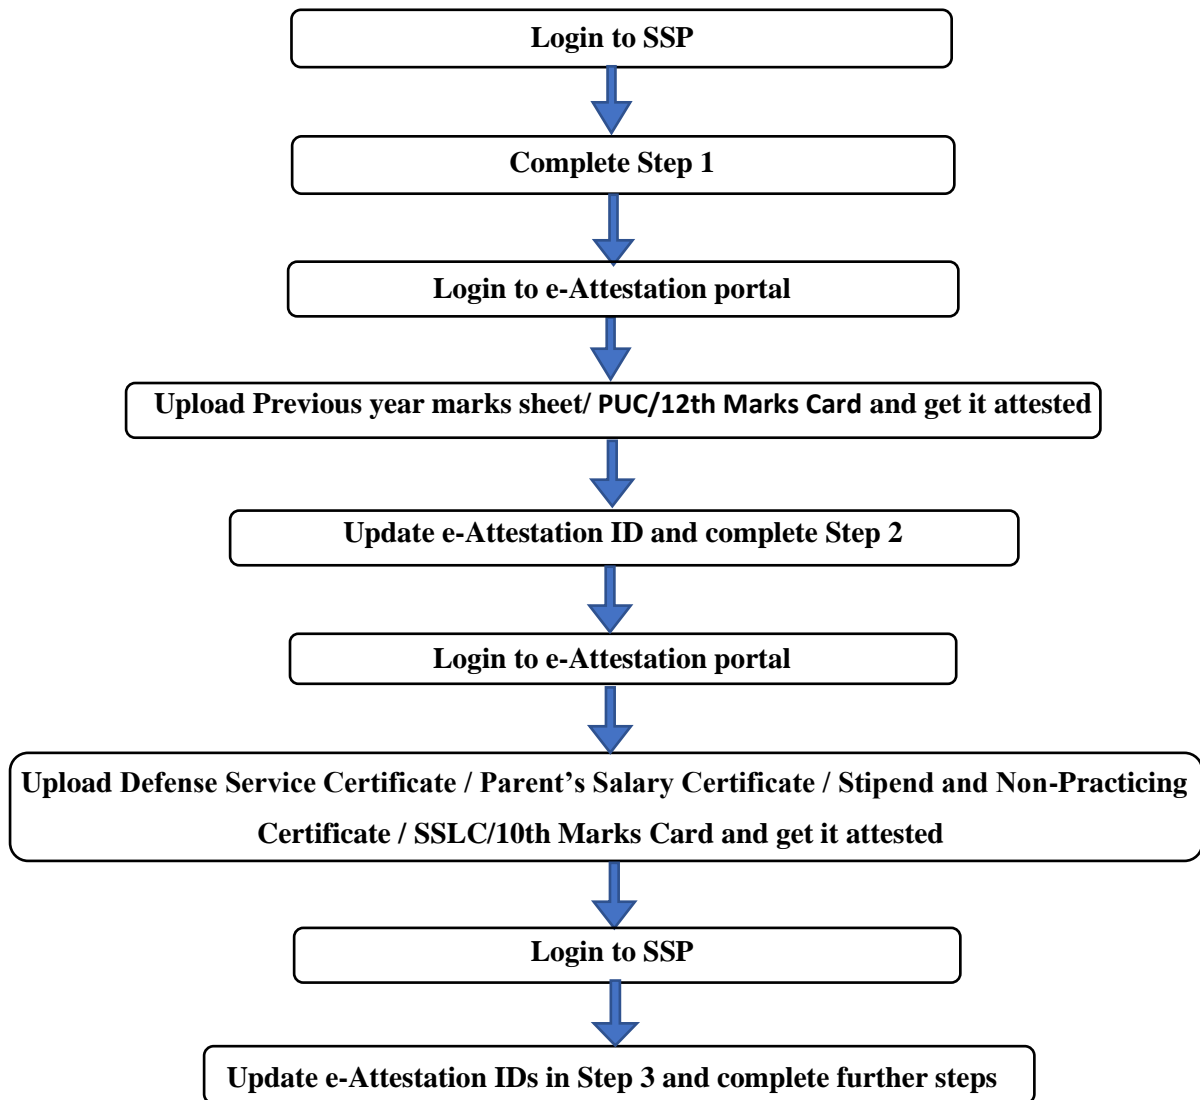

Flow chart to upload Defense Service Certificate / Parent's Salary Certificate / Stipend and Non-Practicing Certificate / SSLC/10th Marks Card / PUC/12th Marks Card for students studying in universities located inside Karnataka

Flow chart to upload Defense Service Certificate / Parent's Salary Certificate / Stipend and Non-Practicing Certificate / SSLC/10th Marks Card for students studying in universities located inside Karnataka

Flow chart to upload PUC/12th Marks Card for students studying in universities located inside Karnataka

Flow chart to upload documents for students currently studying in universities located inside Karnataka but pursued their previous course in University located outside Karnataka

**Flow chart to upload documents for students studying in universities
located outside Karnataka**